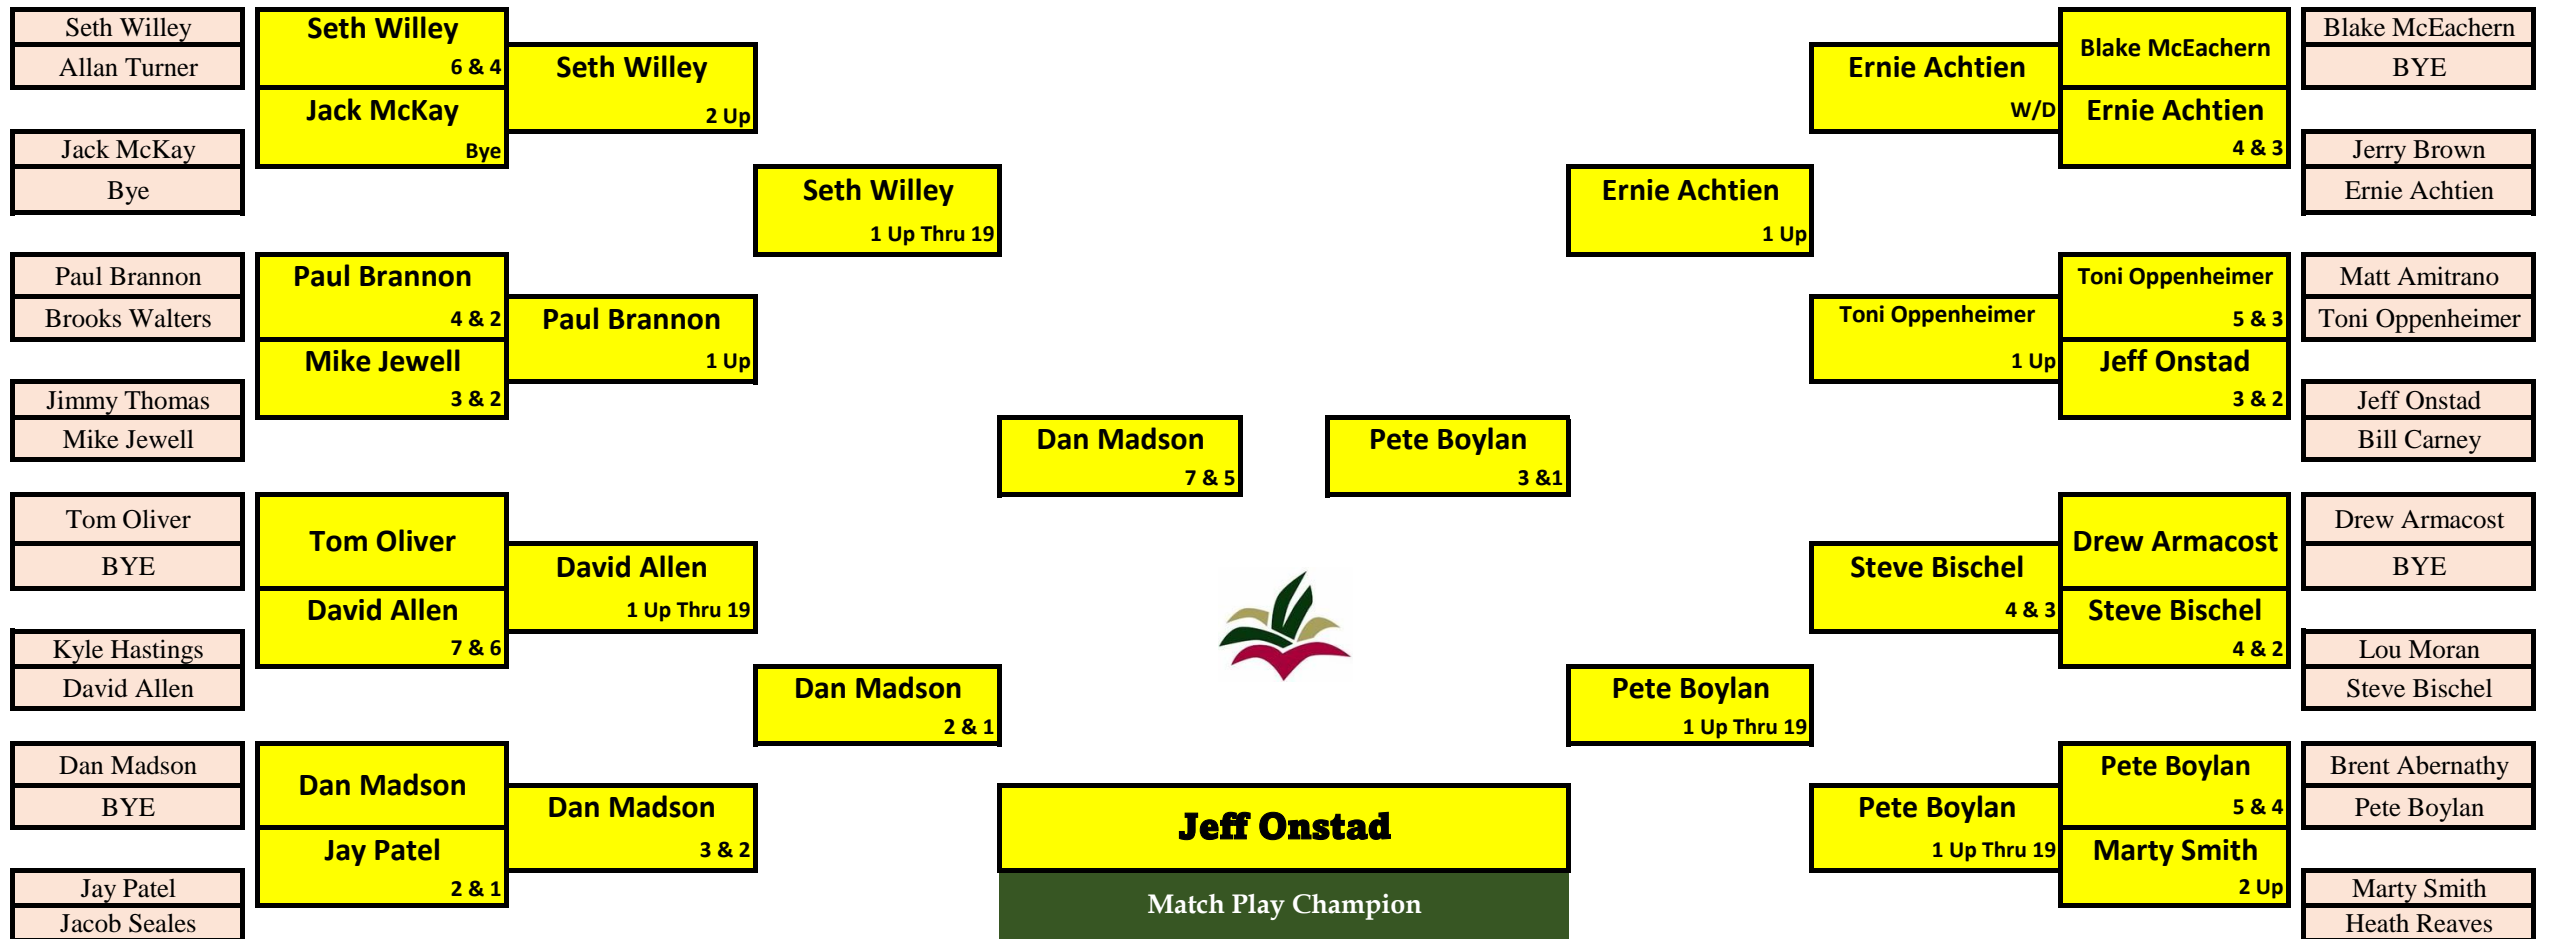

## The Kelly Plantation Golf Club

### Spring Match Play Championship

**Round of 32** March 20-April 2   
 **Round of 16** April 3-April 16   
 **Round of 8** April 17-April 30   
 **Round of 4** May 1-May 14   
 **Championship** May 15-May 28   
 **Championship** May 15-May 28   
 **Round of 4** May 1-May 14   
 **Round of 8** April 17-April 30   
 **Round of 16** April 3-April 16   
 **Round of 32** March 20-April 2